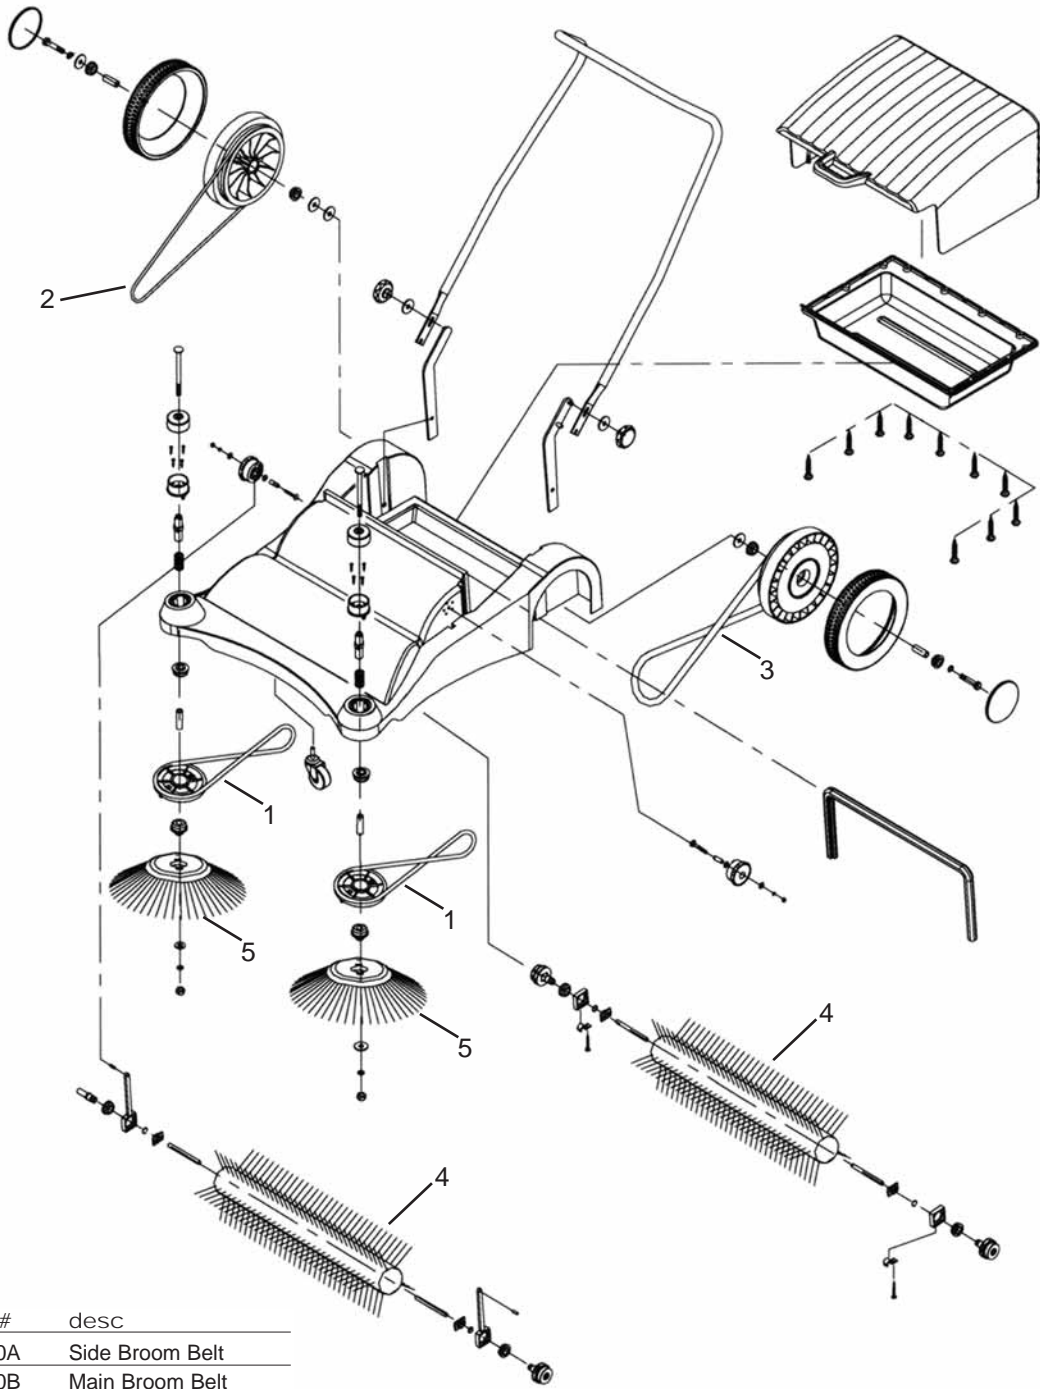

Replacement Parts

ref#	part #	desc
1	PS320A	Side Broom Belt
2	PS320B	Main Broom Belt
3	PS320C	Drive Belt
4	PS320D	Main Broom
5	PS320E	Side Broom

Powr-Flite
COMMERCIAL FLOOR CARE EQUIPMENT

A Tacony Company
 3101 Wichita Court
 Ft. Worth, TX 76140-1755
 800-880-2913